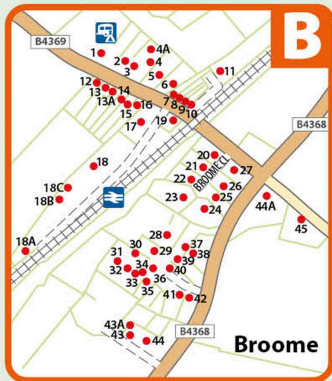

# Hopesay Parish

**Using the index**

1. House names such as *The Novers* may be indexed under T and/or N.
2. The colour-coded prefixes **A**, **B**, **H** and **L** to numbered locations on the inset maps, are for **Aston on Clun**, **Broome**, **Hopesay** and **Longmeadow End**.

Concept and data compilation: John Tucker  
 Artwork: MA Creative www.macreative.co.uk  
 Printing & distribution funded by Aston on Clun Community Shop.  
 Available as a download at <https://astononclunhall.org> and online is an index ordered by house number.  
 Second Edition: June 2020