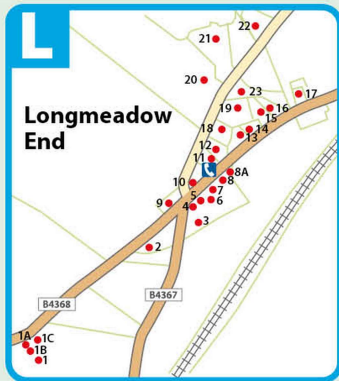

# Hopesay Parish

**Using the index**

1. House names such as *The Novers* may be indexed under T and/or N.
2. The colour-coded prefixes **A**, **B**, **H** and **L** to numbered locations on the inset maps, are for **Aston on Clun**, **Broome**, **Hopesay** and **Longmeadow End**.

Concept and data compilation: John Tucker  
 Artwork: MA Creative www.macreative.co.uk  
 Printing & distribution funded by Aston on Clun Community Shop.  
 Available as a download at <https://astononclunhall.org> and online is an index ordered by house number.  
 Second Edition: June 2020