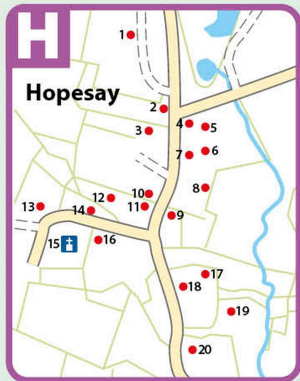

# Hopesay Parish

**Using the index**

1. House names such as *The Novers* may be indexed under T and/or N.
2. The colour-coded prefixes **A**, **B**, **H** and **L** to numbered locations on the inset maps, are for **Aston on Clun**, **Broome**, **Hopesay** and **Longmeadow End**.

Concept and data compilation: John Tucker  
 Artwork: MA Creative www.macreative.co.uk  
 Printing & distribution funded by Aston on Clun Community Shop.  
 Available as a download at <https://astononclunhall.org> and online is an index ordered by house number.  
 Second Edition: June 2020