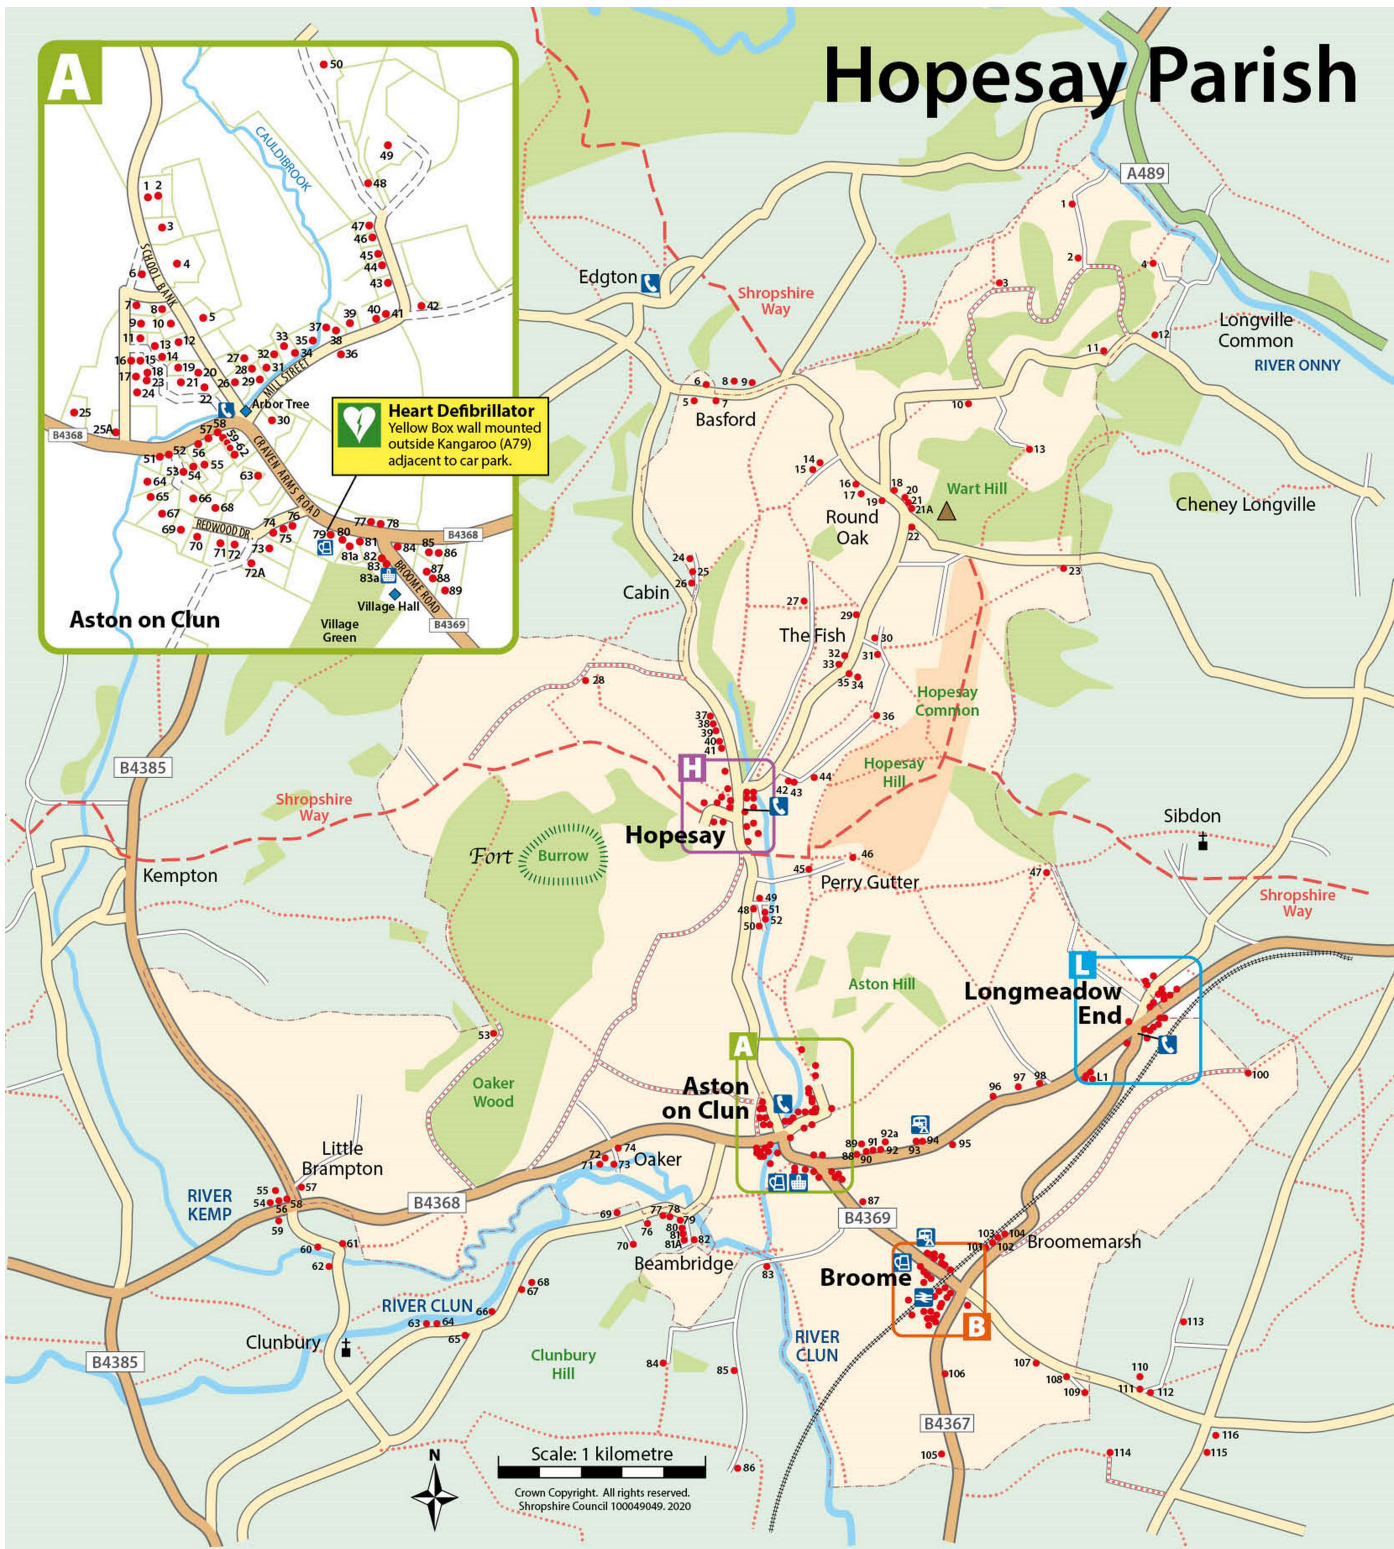

# Hopesay Parish

**Using the index**

1. House names such as *The Novers* may be indexed under T and/or N.
2. The colour-coded prefixes **A**, **B**, **H** and **L** to numbered locations on the inset maps, are for **Aston on Clun**, **Broome**, **Hopesay** and **Longmeadow End**.